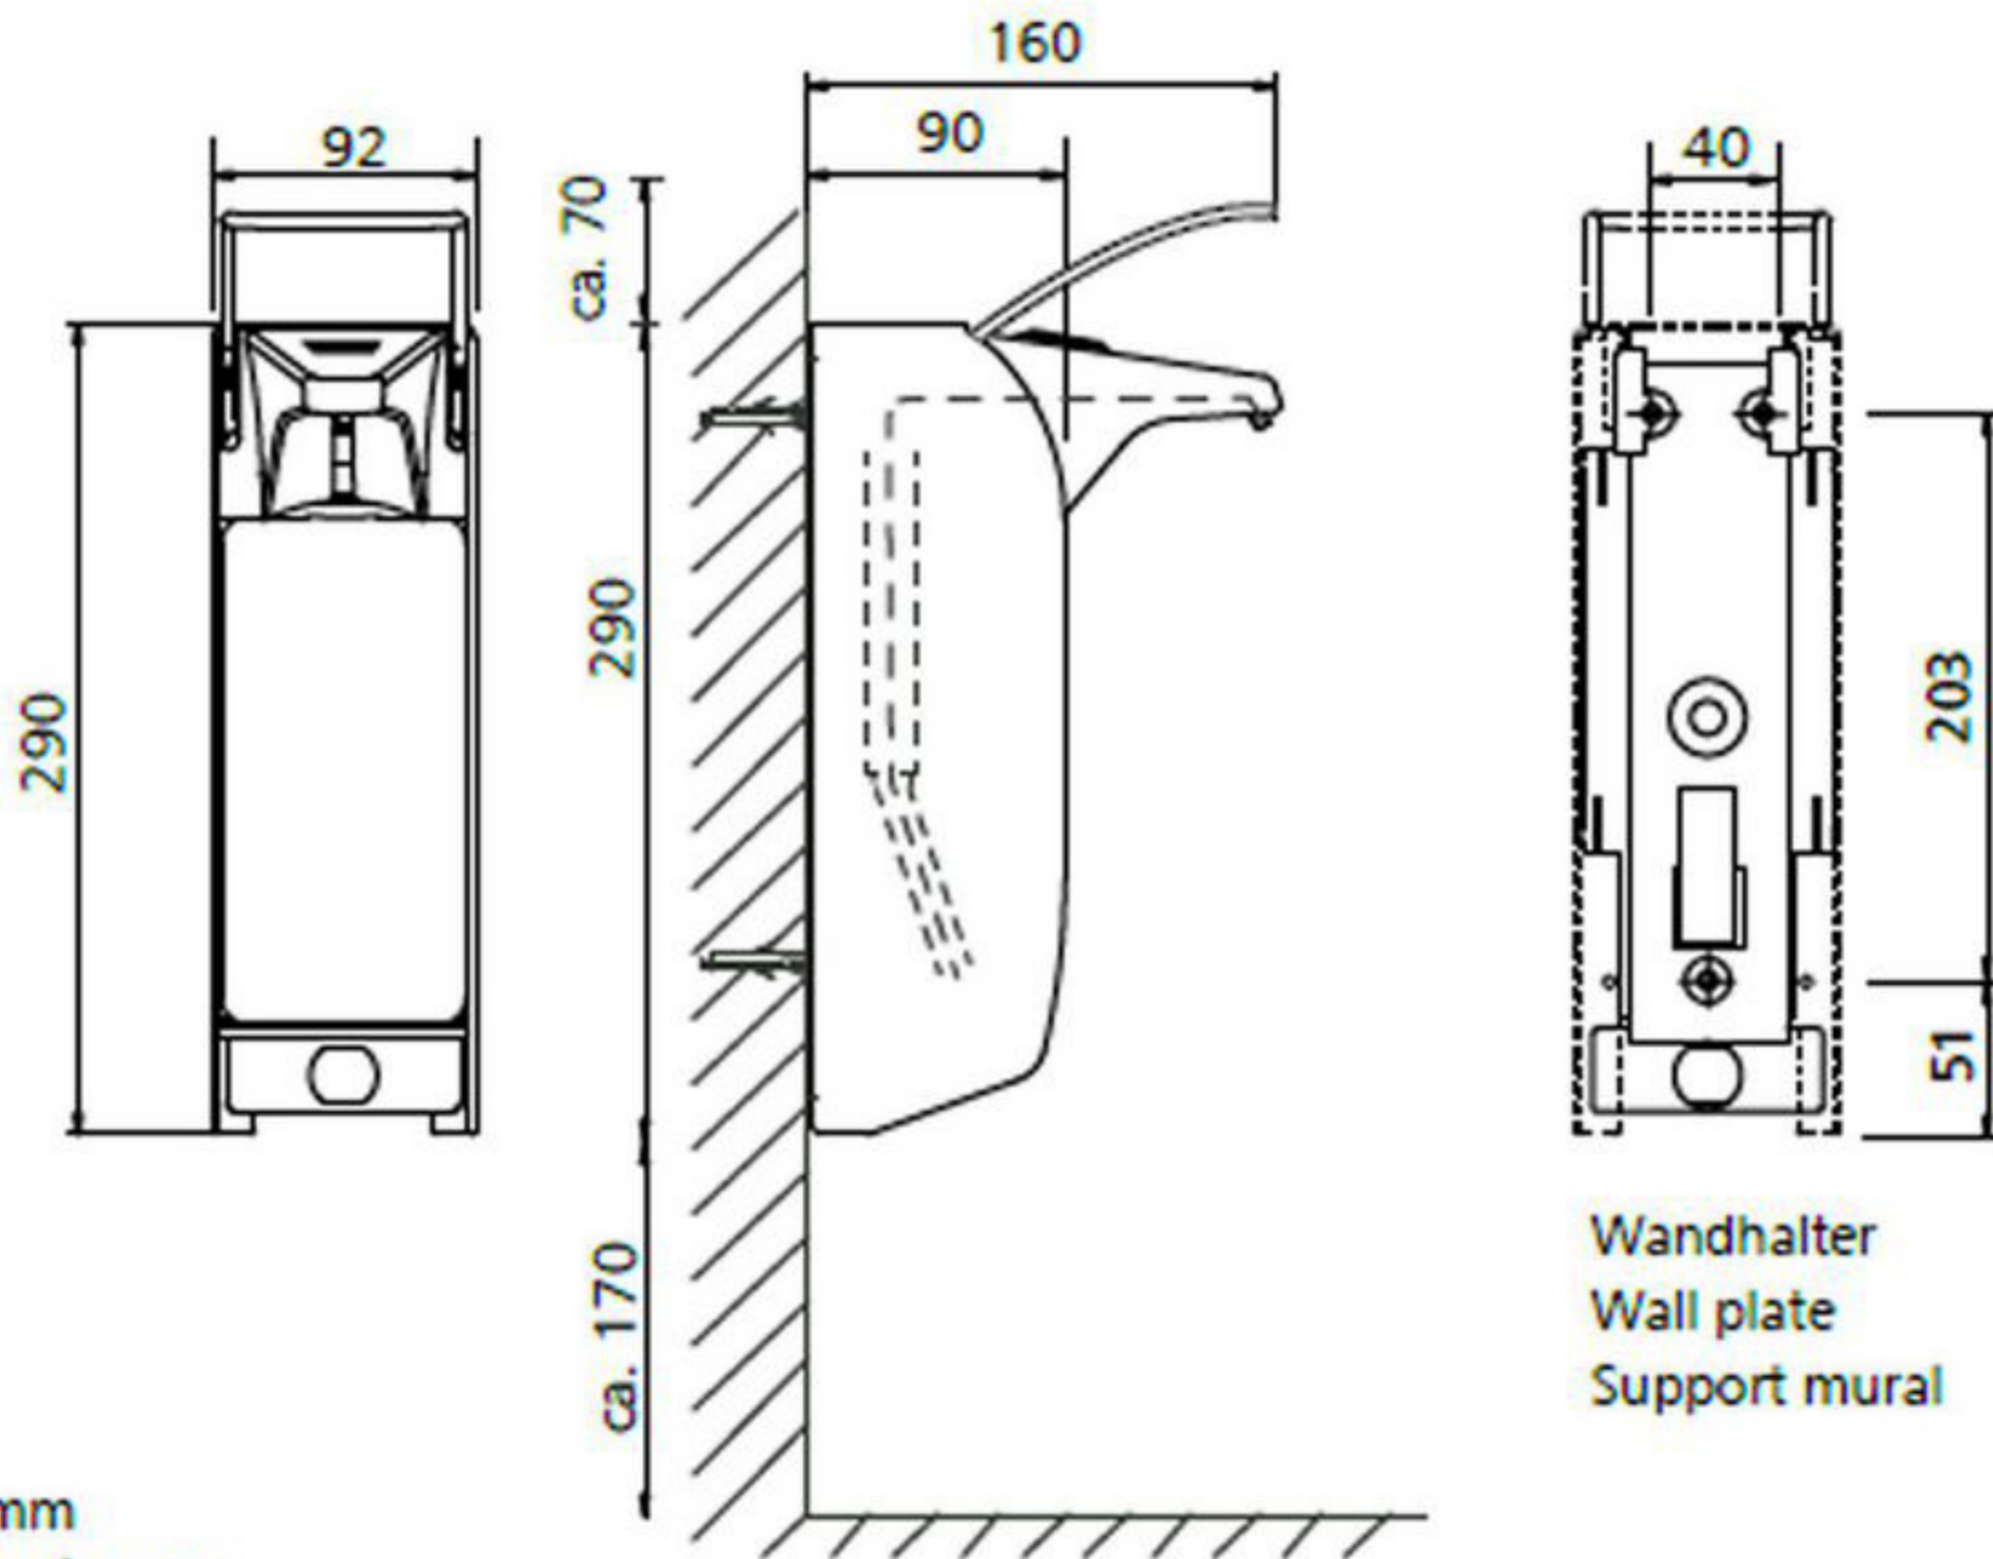

1000 ml, kurzer Bedienhebel, short operating lever, Levier de commande court

Wandhalter
Wall plate
Support mural

Maße in mm
Dimensions in mm
Dimensions en mm