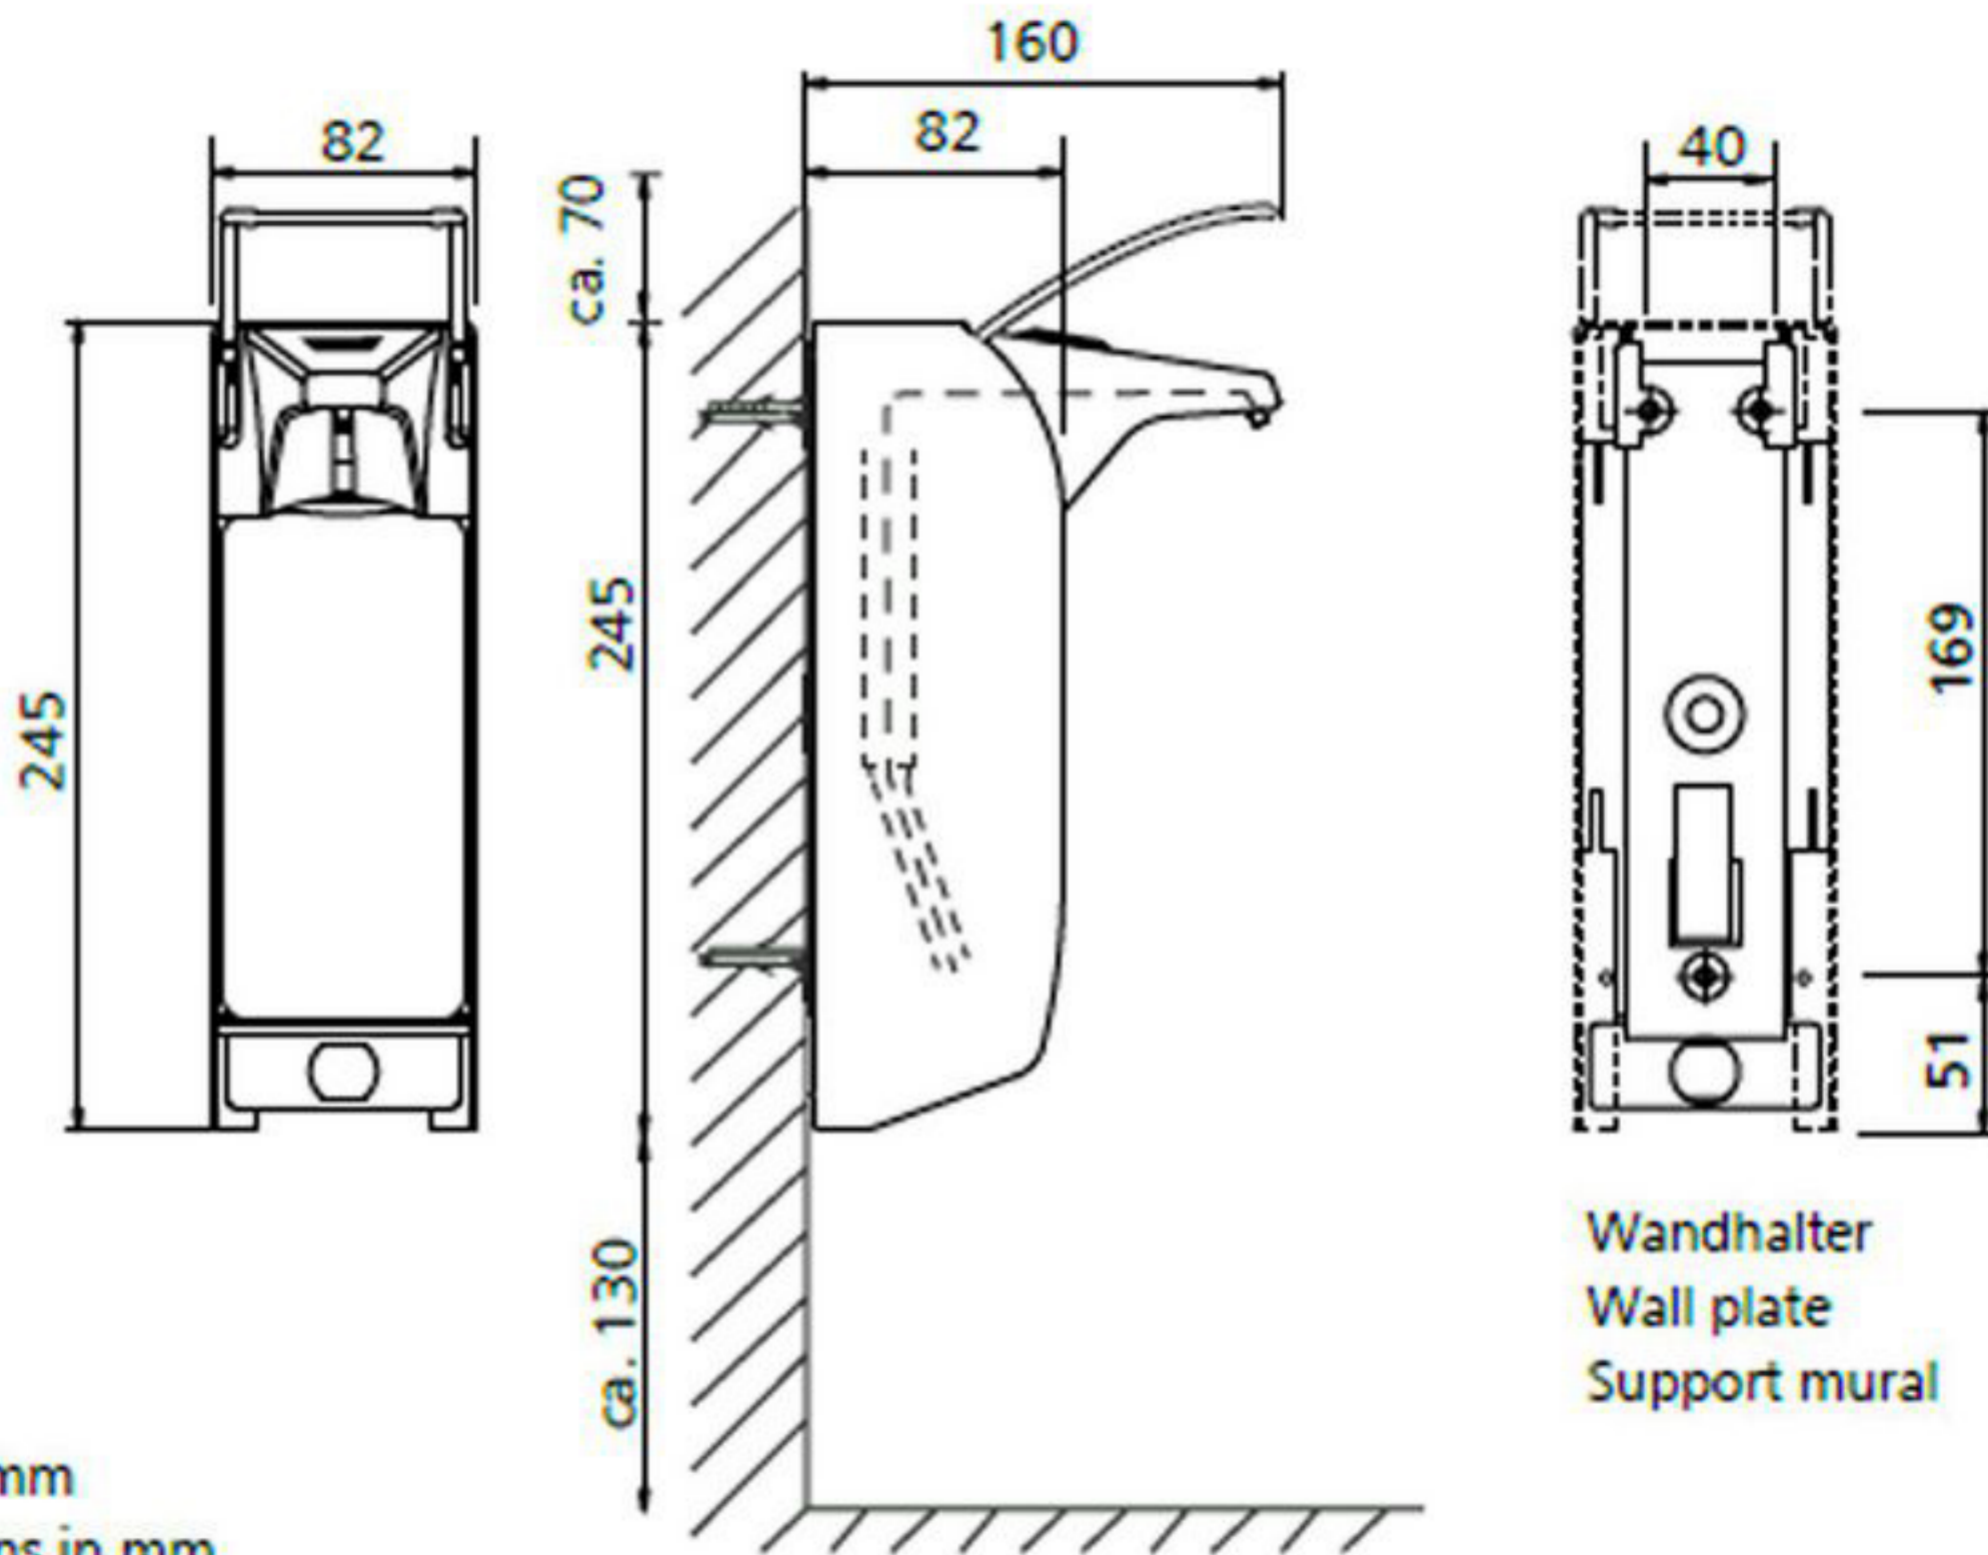

500 ml, kurzer Bedienhebel, short operating lever, Levier de commande court

Maße in mm
Dimensions in mm
Dimensions en mm

Wandhalter
Wall plate
Support mural